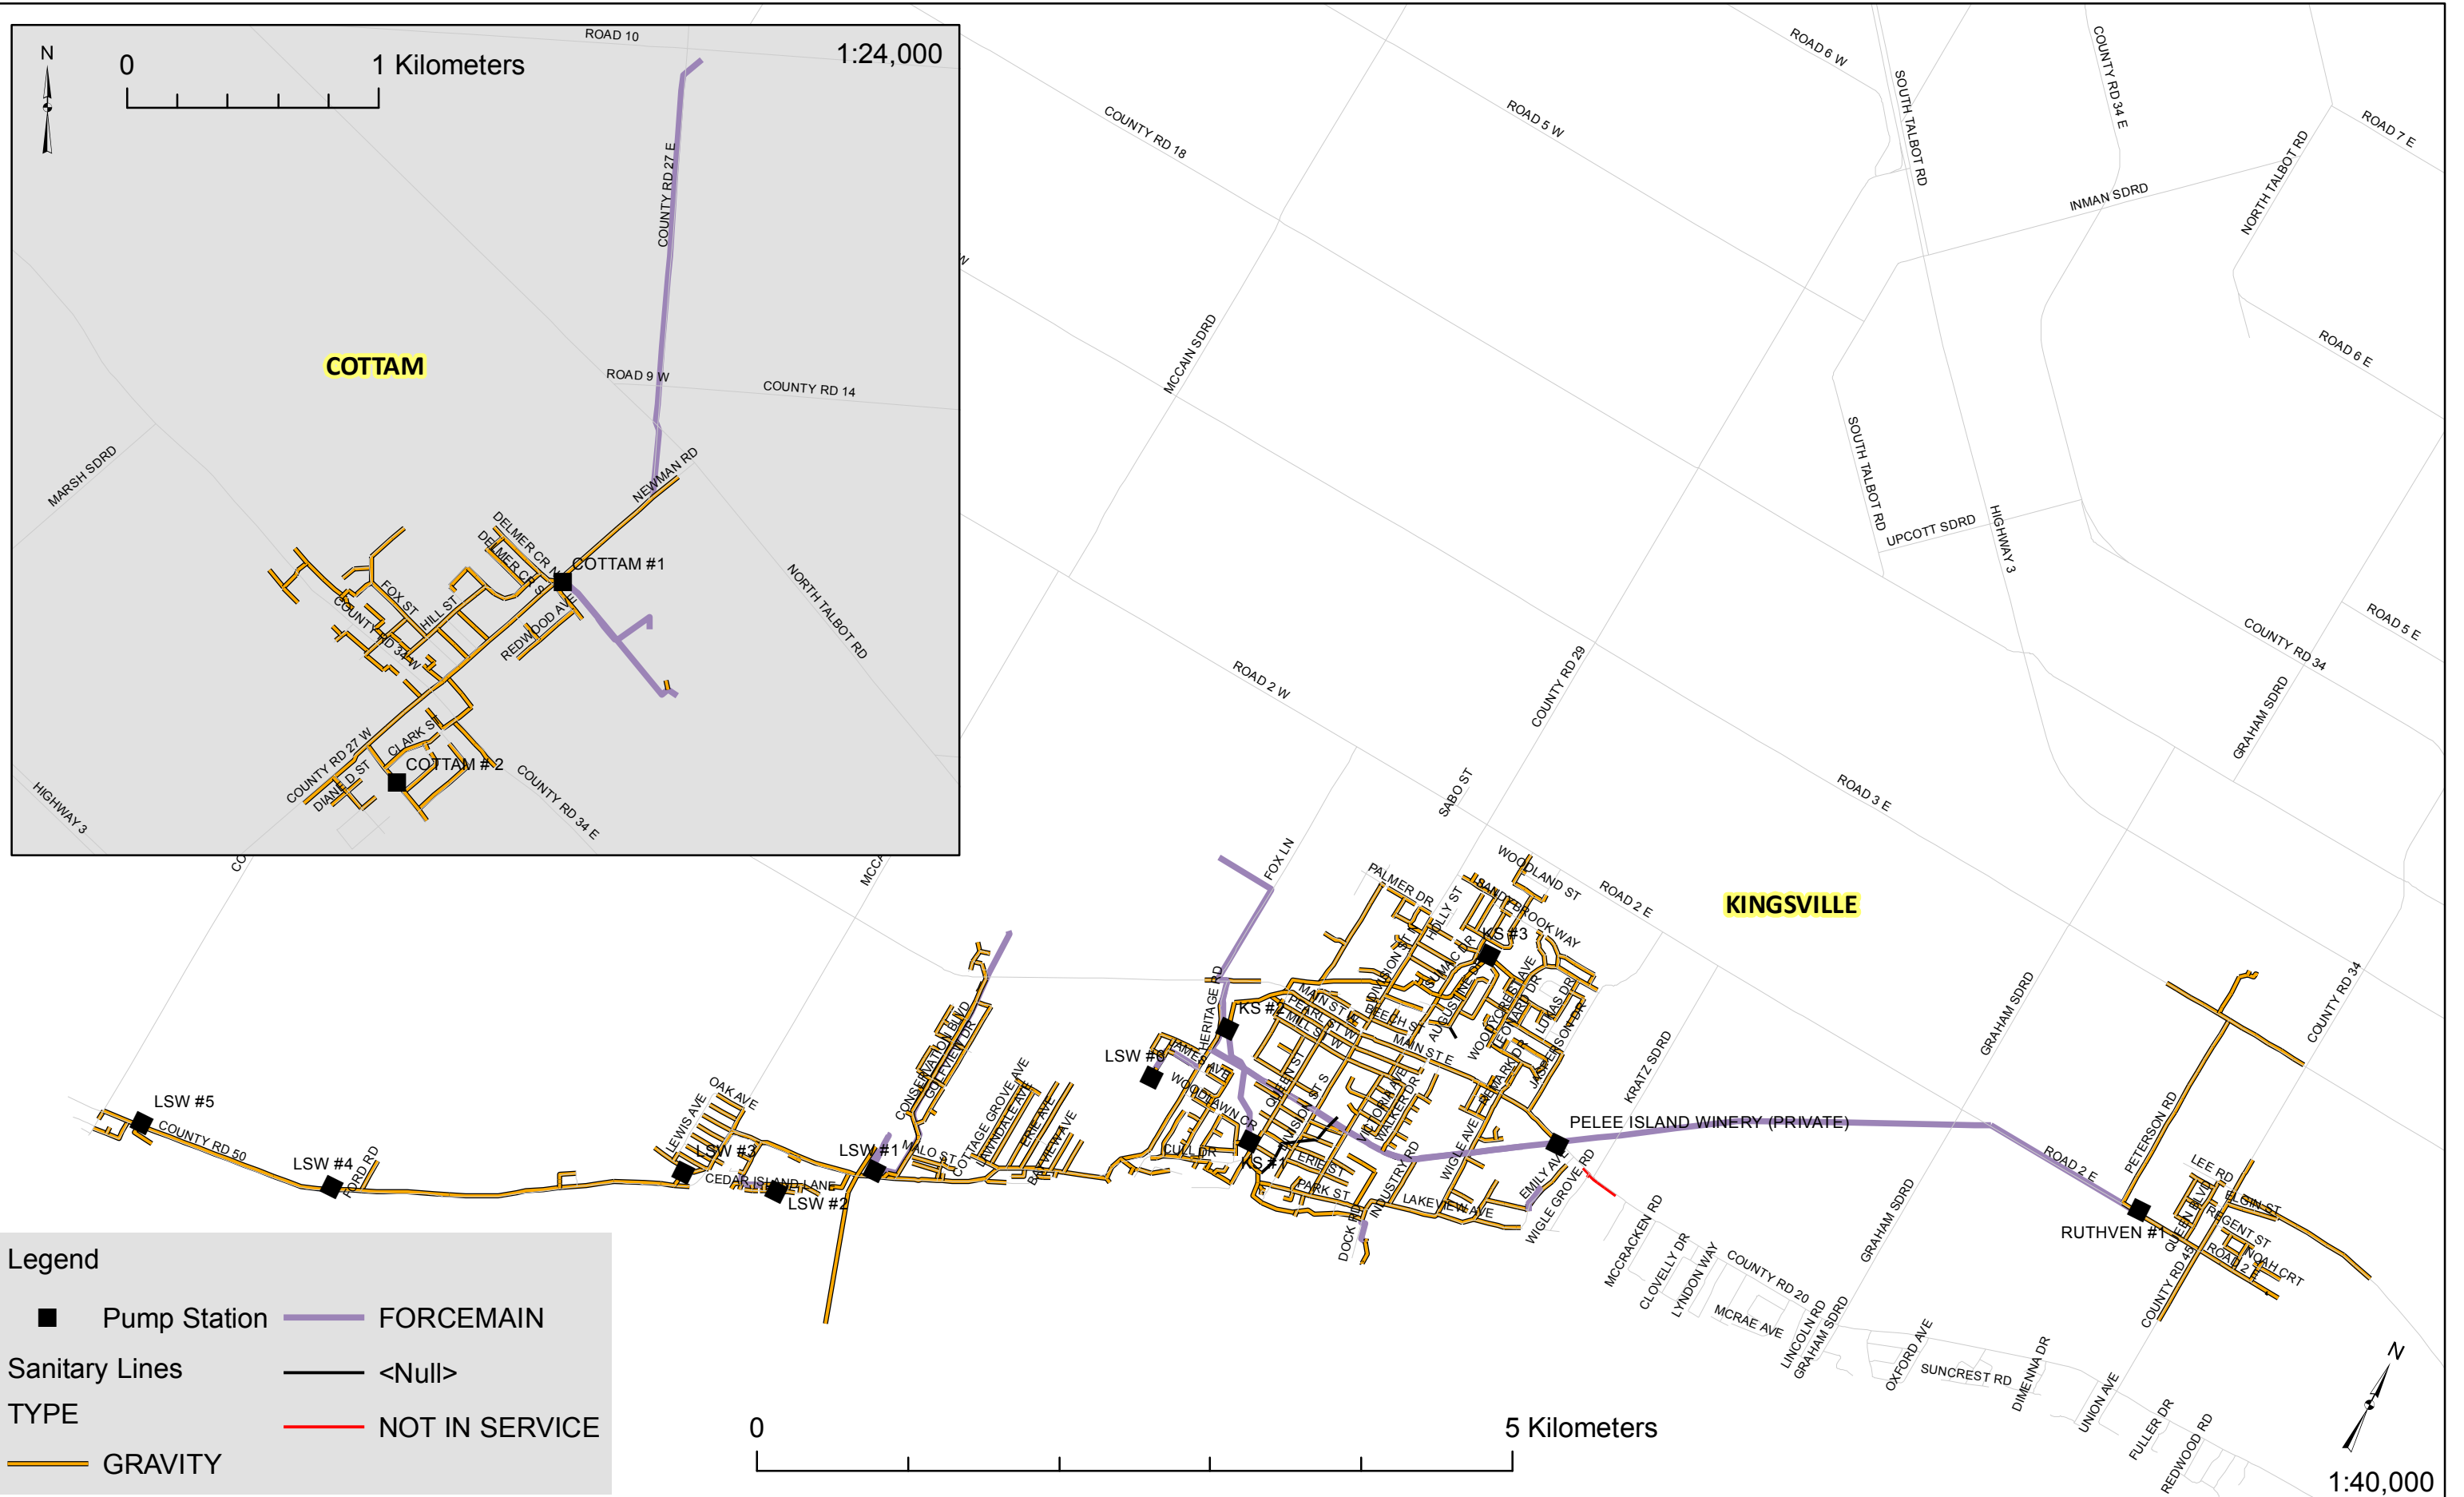

Town of Kingsville - Sanitary Sewers

Legend

■ Pump Station	— FORCEMAIN
Sanitary Lines	— <Null>
TYPE	— NOT IN SERVICE
— GRAVITY	