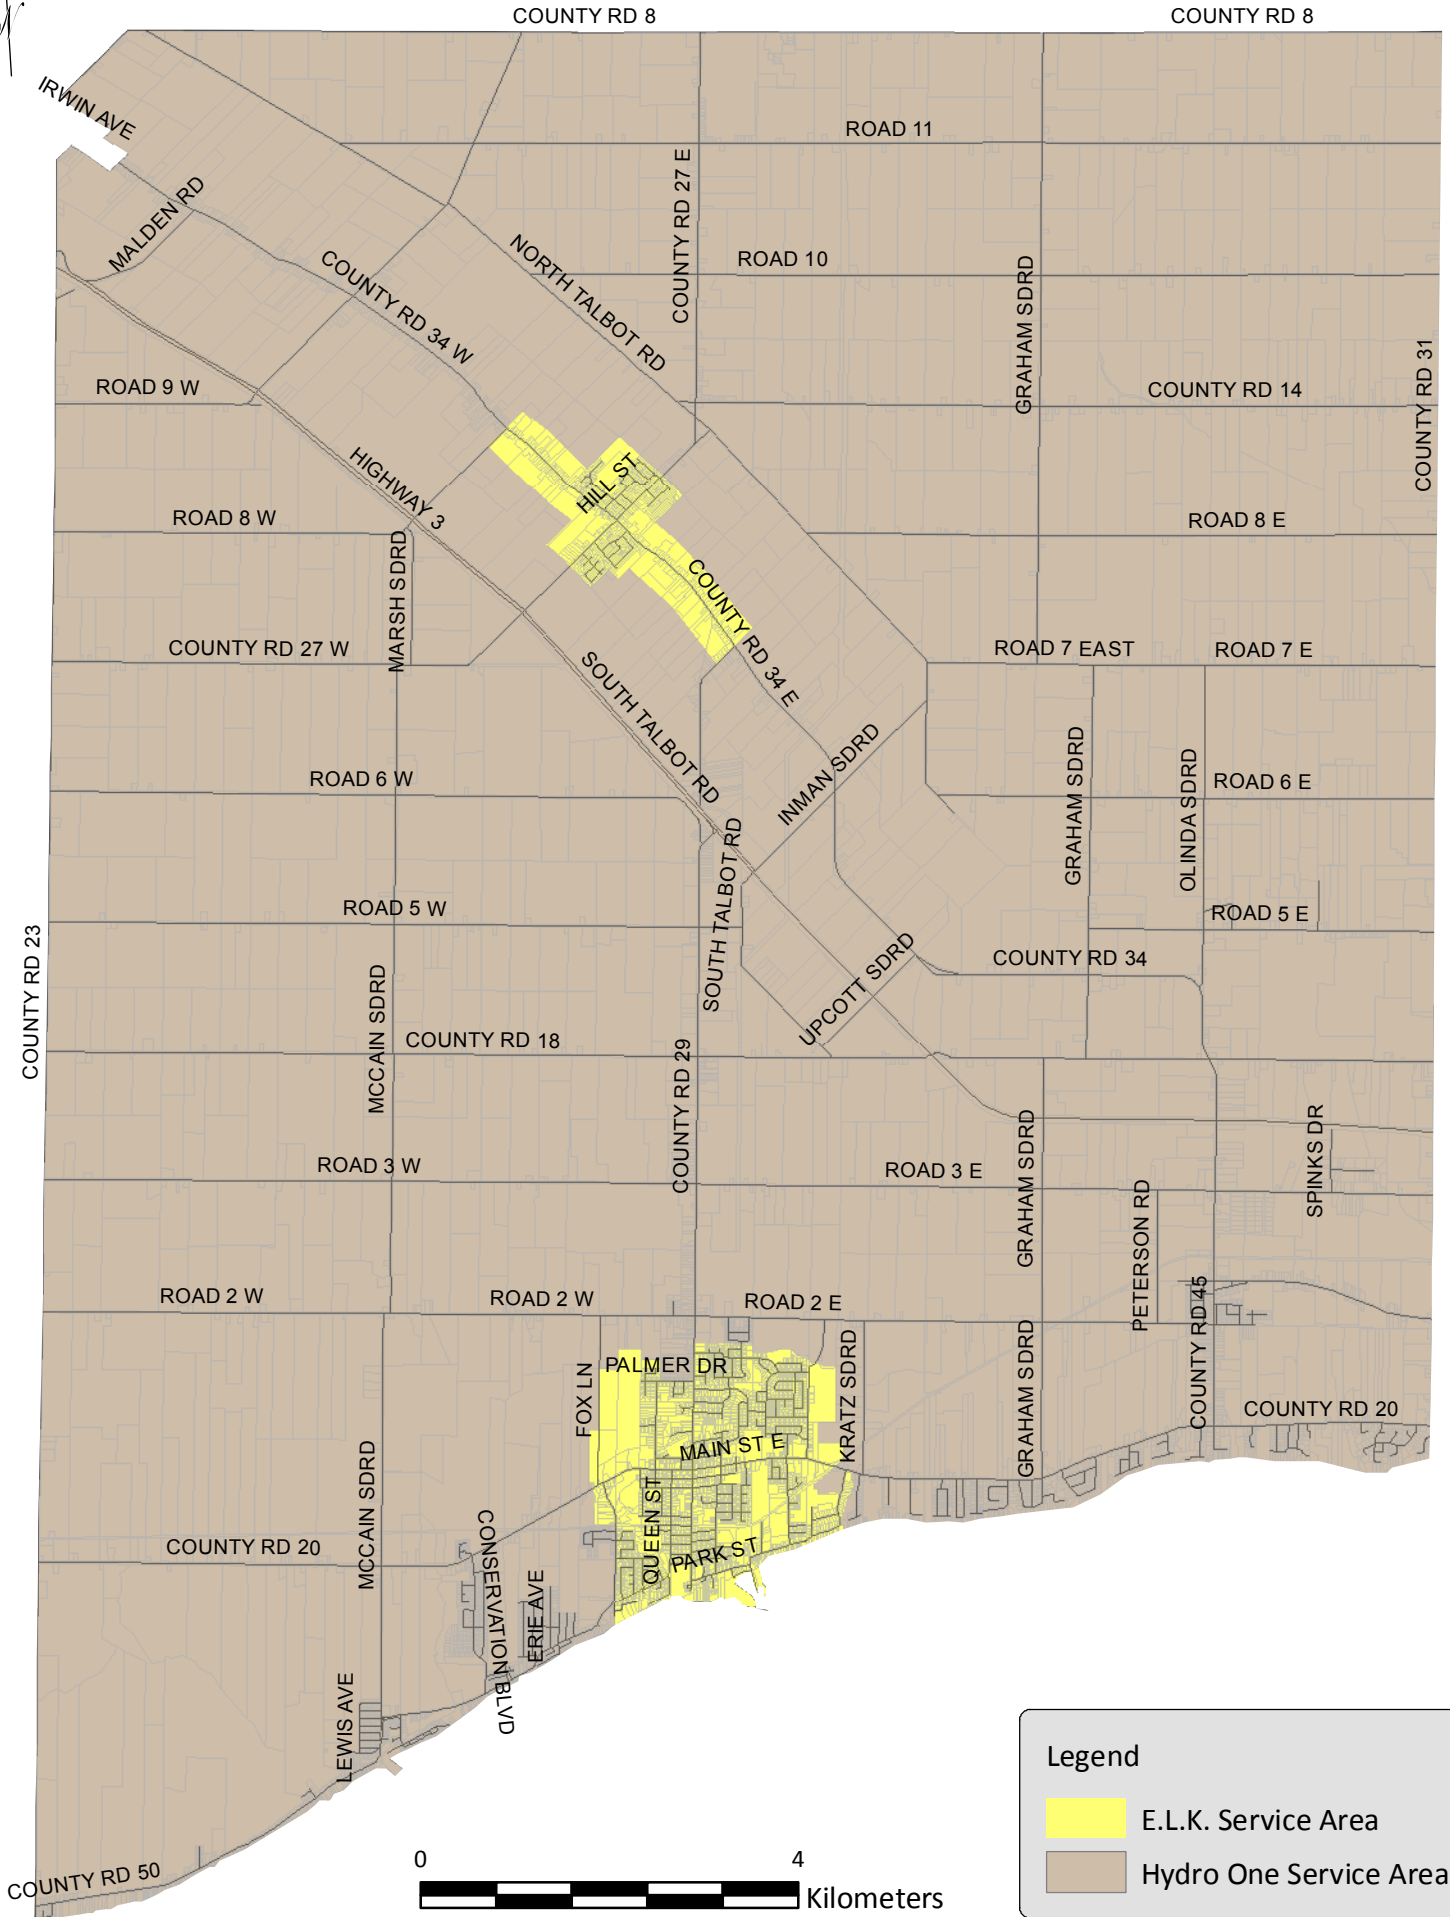

Hydro One / E.L.K. Service Area

1:80,000

Legend

-  E.L.K. Service Area
-  Hydro One Service Area