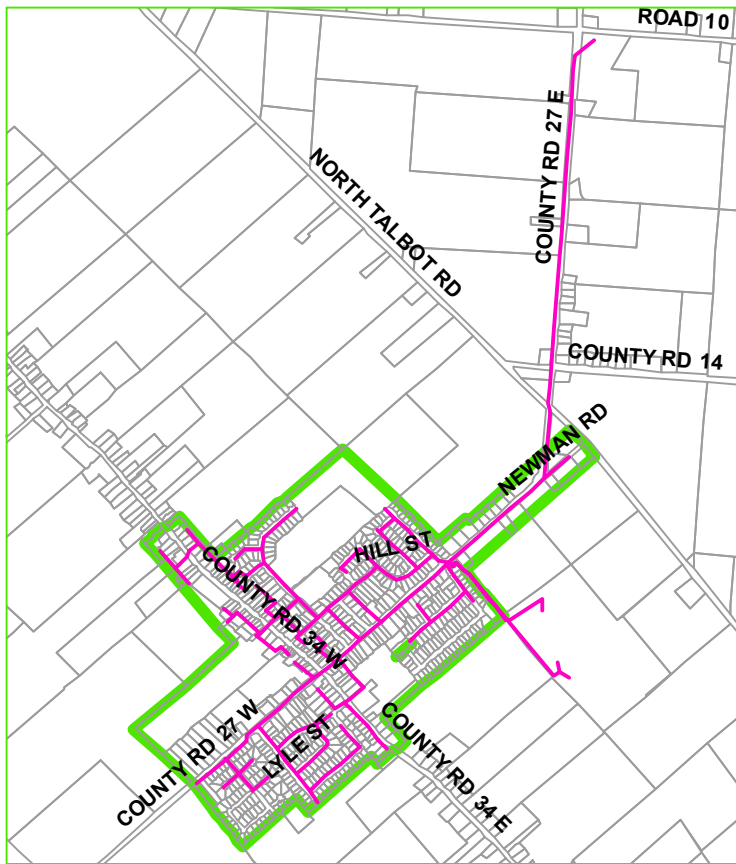

# Kingsville Sanitary Sewer Service Map

Cottam Service Area

**Legend**

- Sanitary Lines
- Sanitary Service Areas
- COTTAM SANITARY AREA
- KINGSVILLE SANITARY AREA
- LAKESHORE WEST SANITARY AREA
- RUTHVEN SANITARY AREA

Lakeshore West Service Area

Kingsville Service Area

Ruthven Service Area

1:30,000