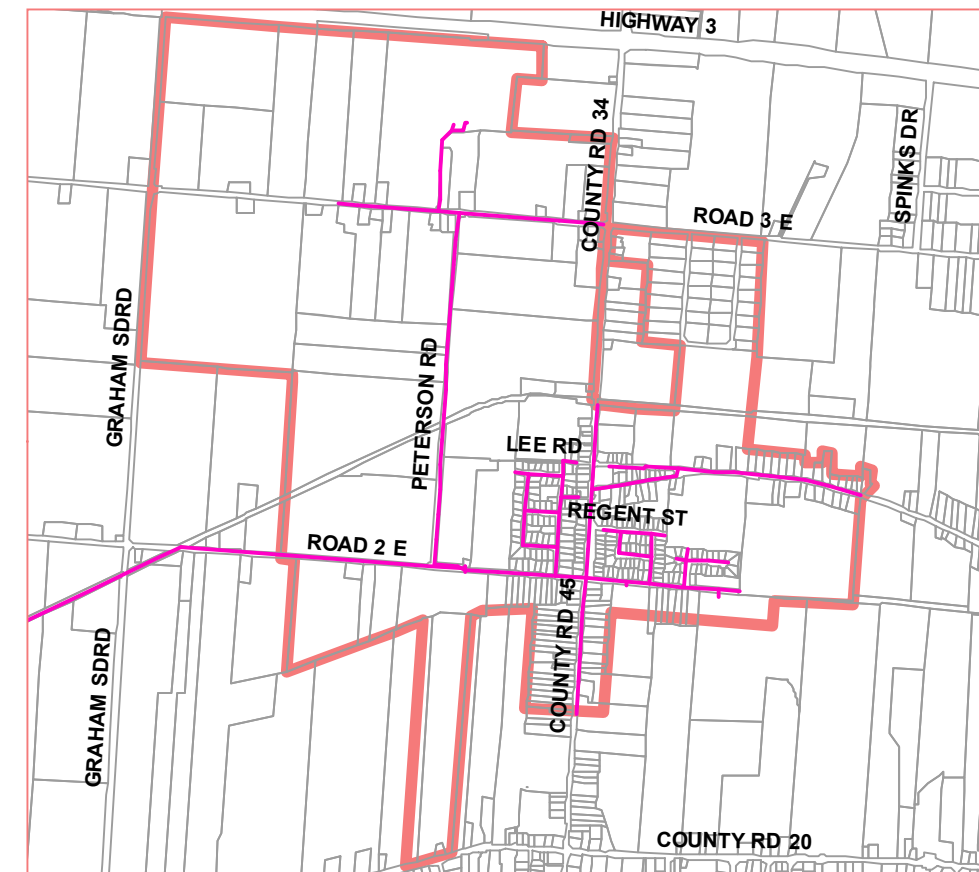

# Kingsville Sanitary Sewer Service Map

Cottam Service Area

**Legend**

- Sanitary Lines
- Sanitary Service Areas
- COTTAM SANITARY AREA
- KINGSVILLE SANITARY AREA
- LAKESHORE WEST SANITARY AREA
- RUTHVEN SANITARY AREA

Lakeshore West Service Area

Kingsville Service Area

Ruthven Service Area

1:30,000