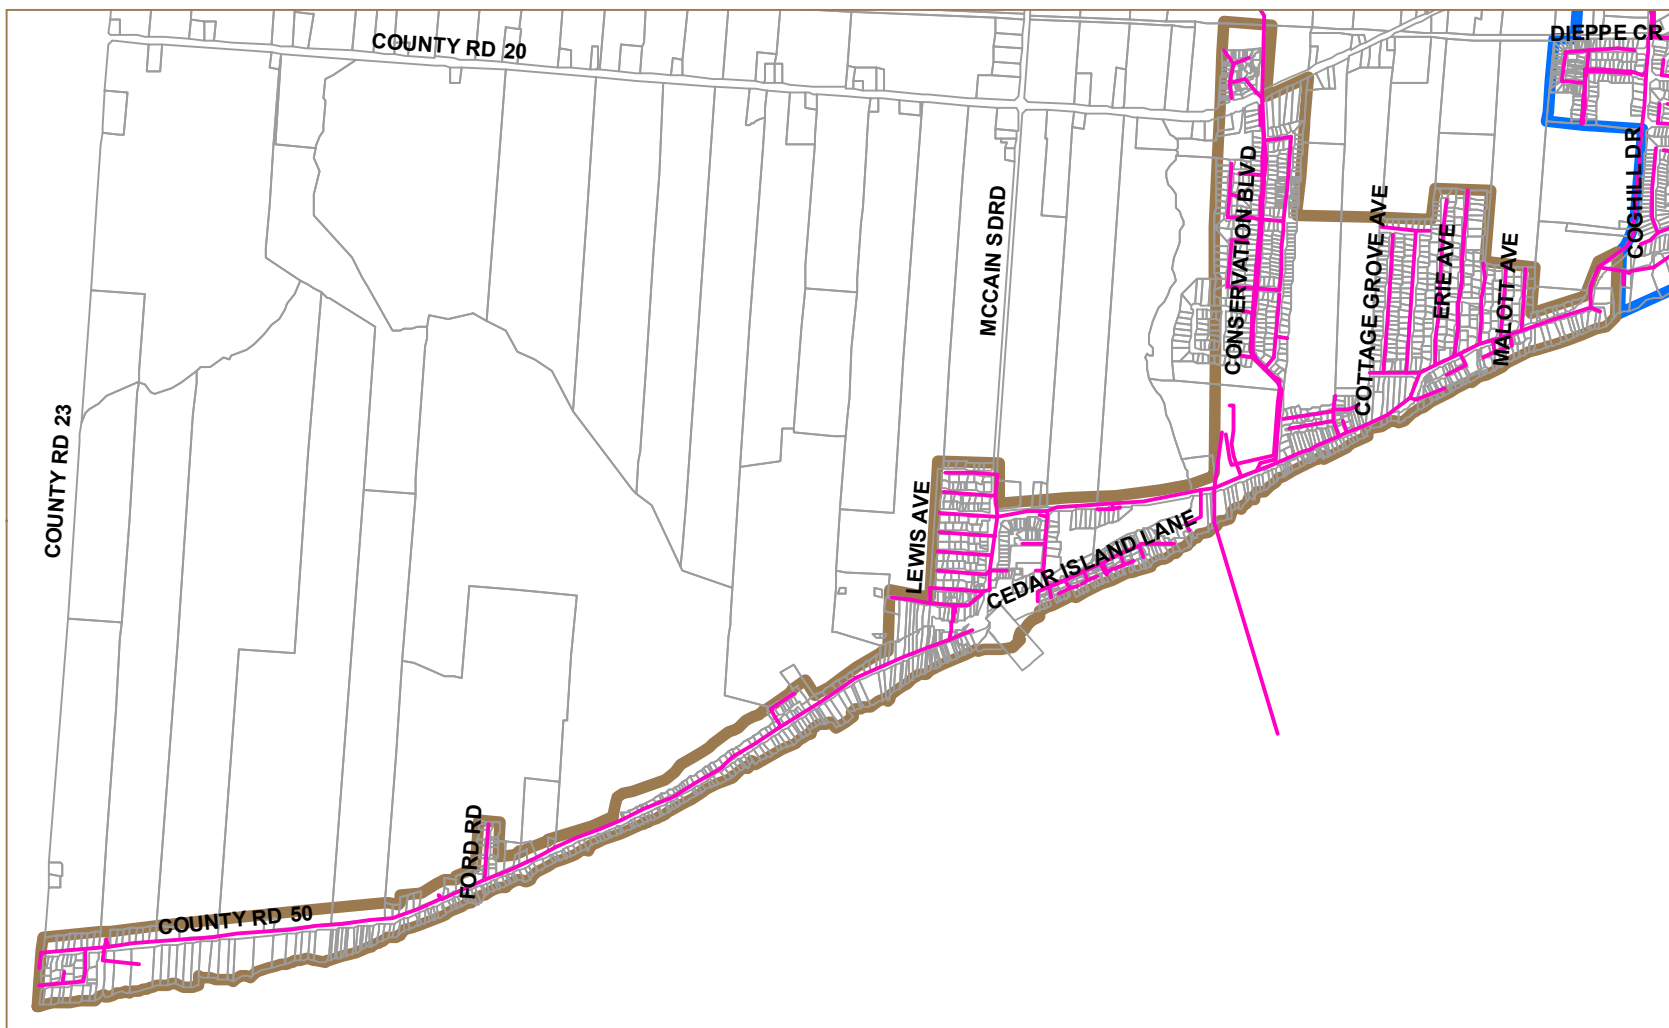

# Kingsville Sanitary Sewer Service Map

Cottam Service Area

**Legend**

- Sanitary Lines
- Sanitary Service Areas
- COTTAM SANITARY AREA
- KINGSVILLE SANITARY AREA
- LAKESHORE WEST SANITARY AREA
- RUTHVEN SANITARY AREA

Lakeshore West Service Area

Kingsville Service Area

Ruthven Service Area

1:30,000