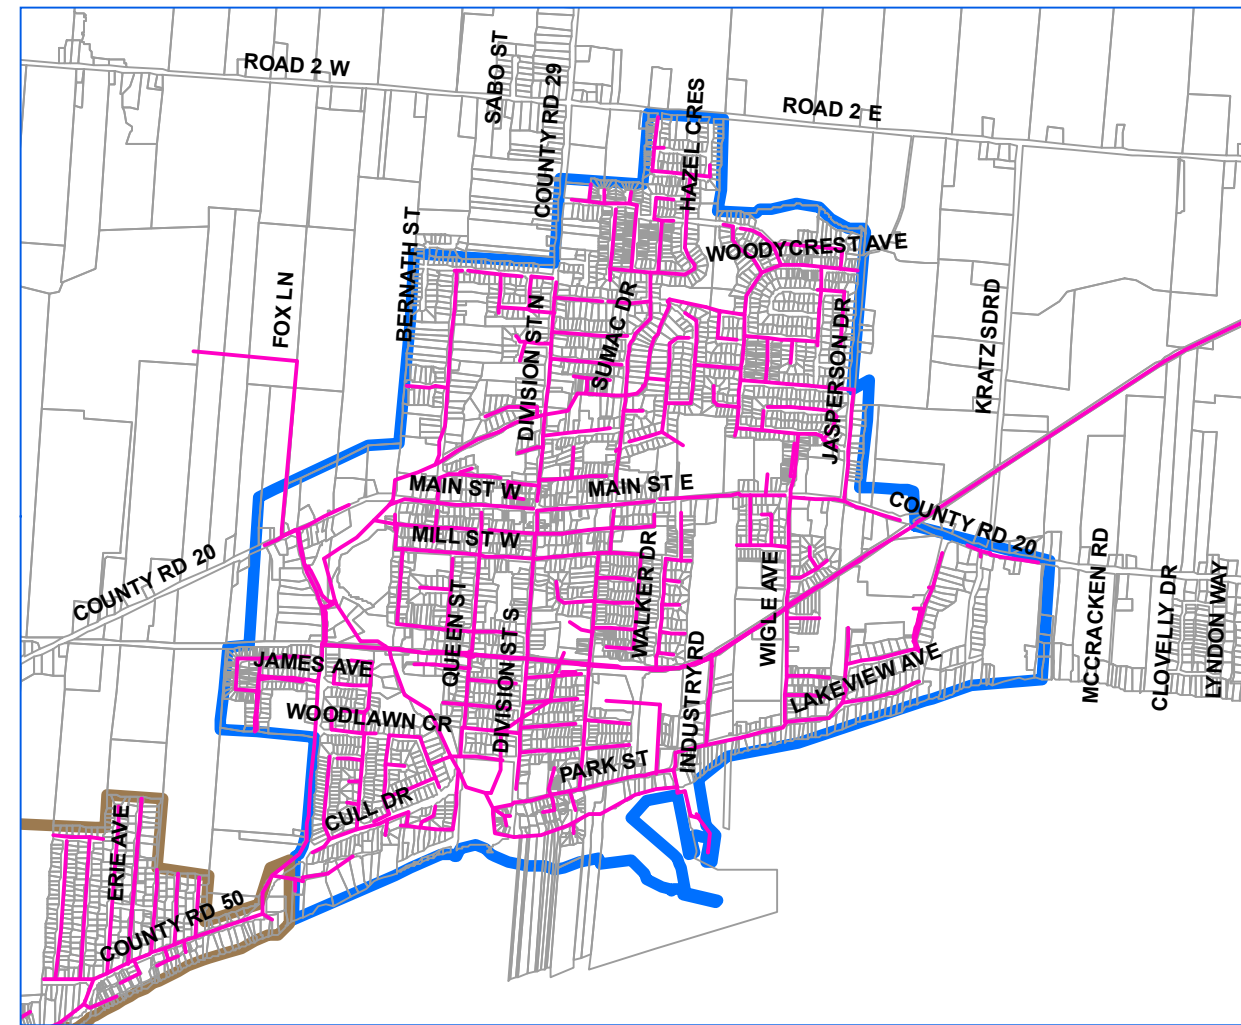

# Kingsville Sanitary Sewer Service Map

Cottam Service Area

**Legend**

- Sanitary Lines
- Sanitary Service Areas
- COTTAM SANITARY AREA
- KINGSVILLE SANITARY AREA
- LAKESHORE WEST SANITARY AREA
- RUTHVEN SANITARY AREA

Lakeshore West Service Area

Kingsville Service Area

Ruthven Service Area

1:30,000