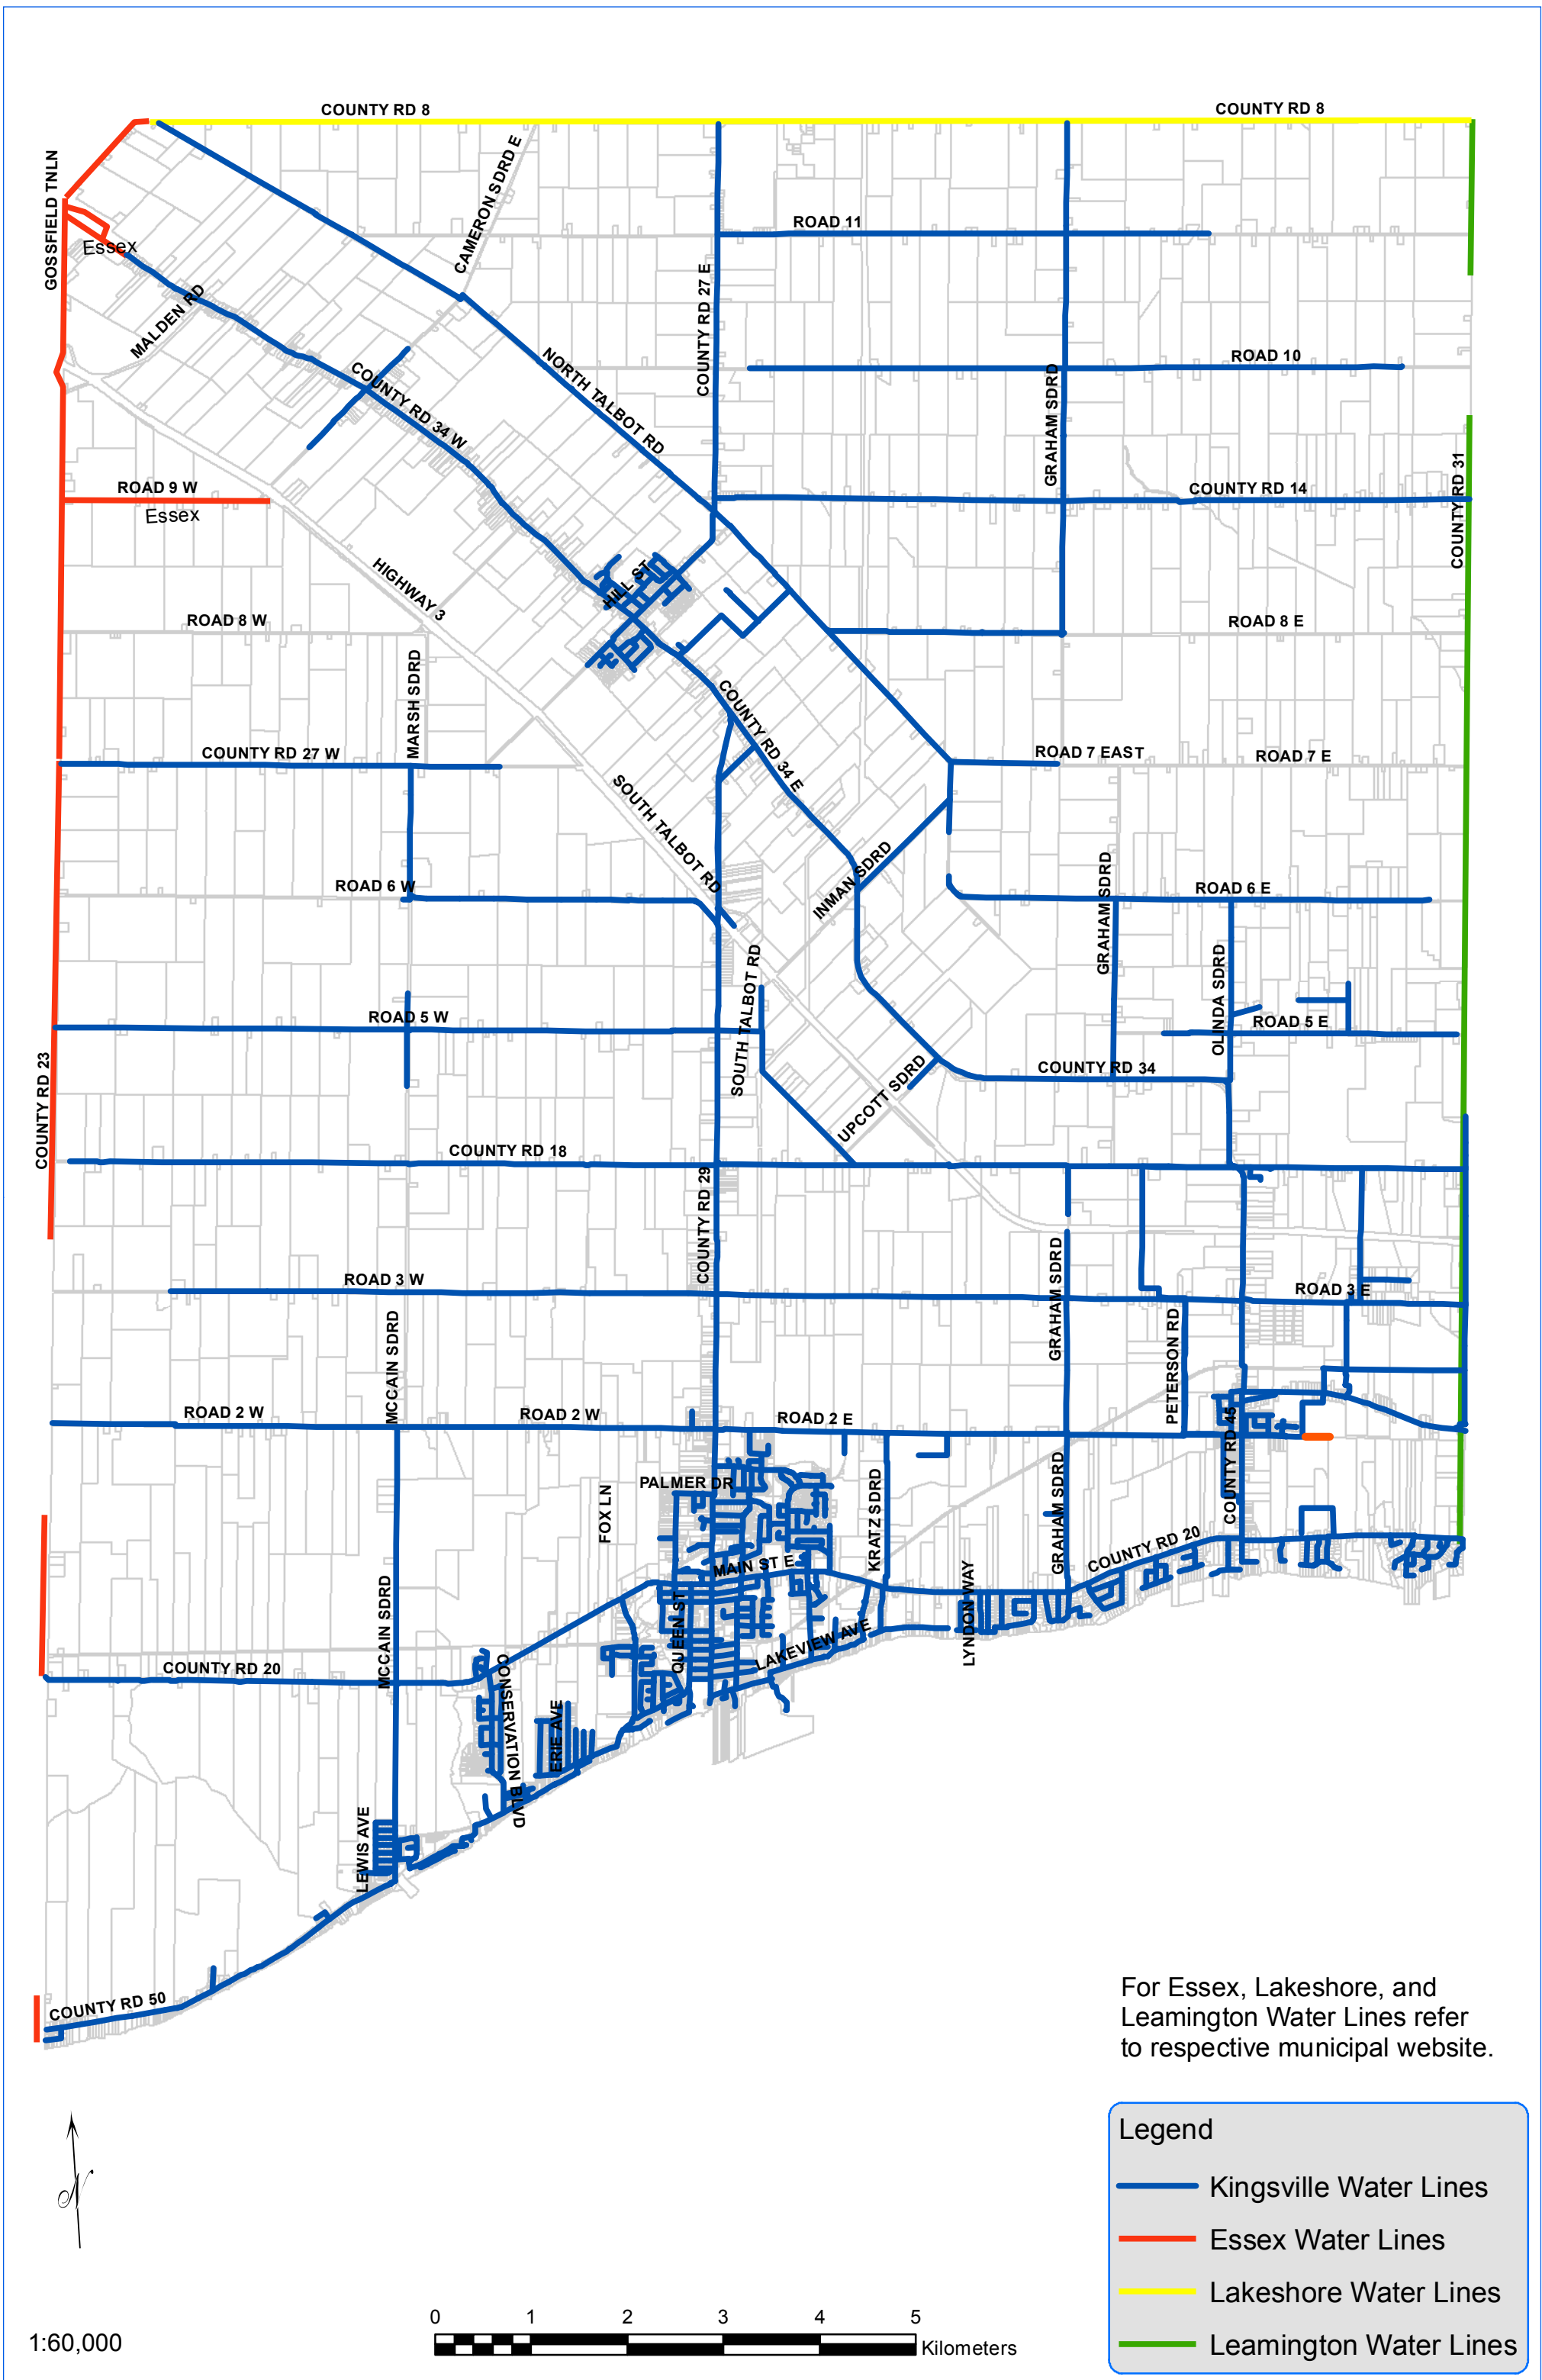

# Kingsville Water Service Map

For Essex, Lakeshore, and Leamington Water Lines refer to respective municipal website.

- Legend**
- Kingsville Water Lines
  - Essex Water Lines
  - Lakeshore Water Lines
  - Leamington Water Lines

1:60,000

0 1 2 3 4 5 Kilometers